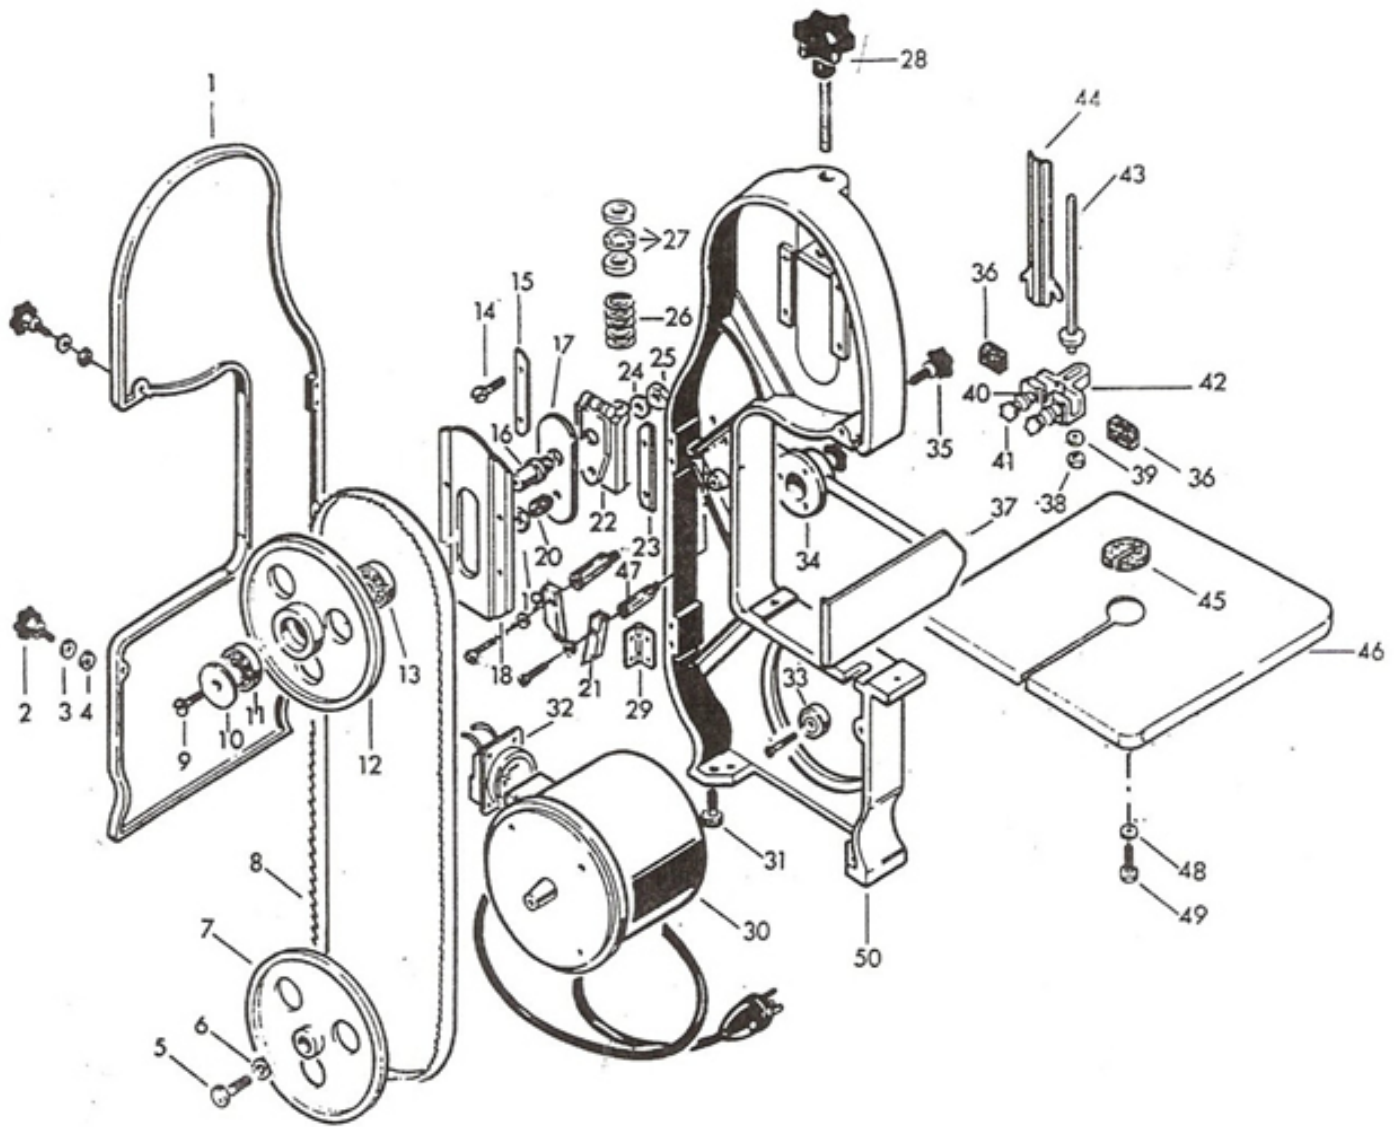

Parts Breakdown

Model BS-IT-1524 45559

Parts Breakdown

Model BS-IT-1524 45559

Item No.	Description	Position	Item No.	Description	Position	Item No.	Description	Position
34880	Door for 45559	1	34894	Tension Grip Spring for 45559	26	17774	Blade Guide for 45559	42
16445	Knob to Close the Opening Complete for 45559	2 - 4	34895	Tension Grip Bearing for 45559	27	34903	Blade Guide Pole for 45559	43
34882	Lower Fly-Wheel Screw and Washer for 45559	5 - 6	34896	Tension Grip Knob for 45559	28	17775	Blade Protection for 45559	44
17777	Lower Fly-Wheel for 45559	7	34897	Hinge for 45559	29	17853	Bakelite Plate for 45559	45
10316	Band Saw Blade for 45559	8	60336	Motor Single Phase (120V) for 45559	30	34906	Working Table 33cmx33cm for 45559	46, 48
34885	Fly-Wheel and Screw to Protect from Dust for 45559	9 - 10	20206	Rubber Foot for 45559	31	34908	Shavehook Pivot for 45559	47
34886	Bearing 6203 2RS for 45559	11, 13	44776	New Style Rotary Switch and Safety Relay and Box for 45559	32	68794	Screw 8x20mm + Washer 8mm + Screw 8x30mm + Washer 8mm for 45559	48 - 49
34887	Upper Fly-Wheel for 45559	12	17770	Pivot and Bearing for 45559	33	34909	Housing for 45559	50
34888	Washer Support and Screw for 45559	14 - 15	17771	Cutting Guide Support and Knob for 45559	34	34911	Plug for 45559	
34889	Pivot Upper Fly-Wheel for 45559	16, 24	17772	Knob of the Transporter Guide Pole for 45559	35	41245	Meat Pusher for 45559	
34890	Lamination for 45559	17	16447	Blade Guide Insert for 45559	36	63466	PG11 Cable Press Device for 45559	
34891	Tension Slide for 45559	18	34898	Cutting Guide (Height 95mm) and Pole for 45559	37	AL389	Capacitor 120V / 60Hz / 1 for 45559	
34892	Adjustment Fly-Wheel Screw and Nut for 45559	19 - 20	34900	Nut and Washer for 45559	38 - 39	34912	Microswitch for 45559	
22052	Shavehook for 45559	21	34901	Blade Guide Ring Nut in Aluminum for 45559	40	34913	Motor Cover for 45559	
34893	Slide for 45559	22	34902	Blade Guide Knob for 45559	41			